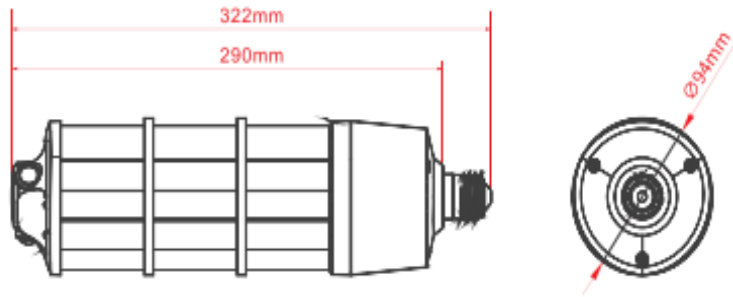

Top View

Features

● U10 Microwave and PIR Sensor Built-in

3D sensor detection: 1 Microwave + 3 PIR sensors, automatically turn off when unintended entry detected;

Dimensions

U10-60W

E26 D94XL322mm

- **U10 Wireless Remote**

On/off and timing (30/60/90/120 mins) function with wireless remote
(there is 20s buzzer sound before the light turns on)

- **U10 Base Options**

U10-80W

E26 D94XL422mm

- **U10 Installation method**

Optional accessories:
eyebolt base and tripod (M8 adapter)