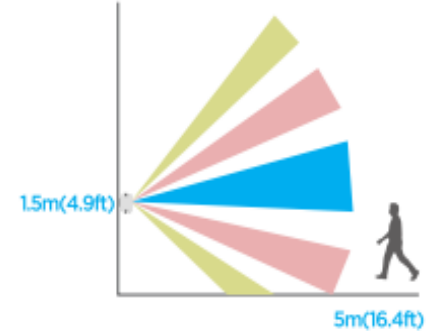

Keep **1000'S** in your pocket call to day **1-800-745-3537**

* also request our free assistance in helping with your local rebate program

Microwave Sensor Built-in

Top View

Features

● U10 Microwave and PIR Sensor Built-in

3D sensor detection: 1 Microwave + 3 PIR sensors, automatically turn off when unintended entry detected;