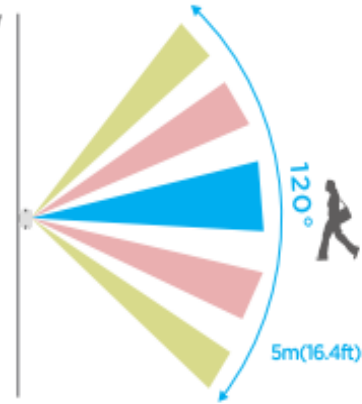

Wall Mount
Top View