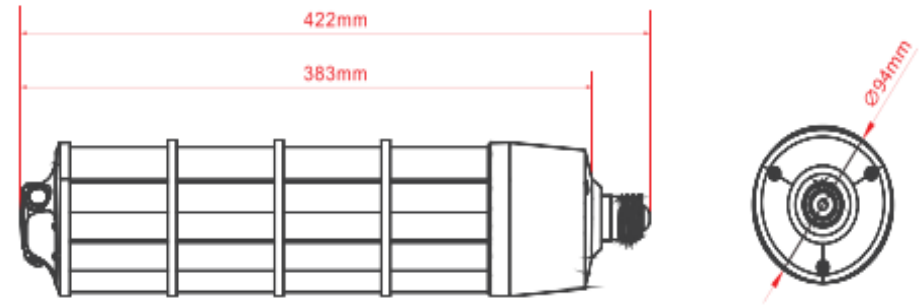

Top View

Features

● U10 Microwave and PIR Sensor Built-in

3D sensor detection: 1 Microwave + 3 PIR sensors, automatically turn off when unintended entry detected;

Dimensions

U10-60W

E26 D94XL322mm

- **U10 Wireless Remote**

On/off and timing (30/60/90/120 mins) function with wireless remote
(there is 20s buzzer sound before the light turns on)

- **U10 Base Options**

U10-80W

E26 D94XL422mm

- **U10 Installation method**

Optional accessories:
eyebolt base and tripod (M8 adapter)