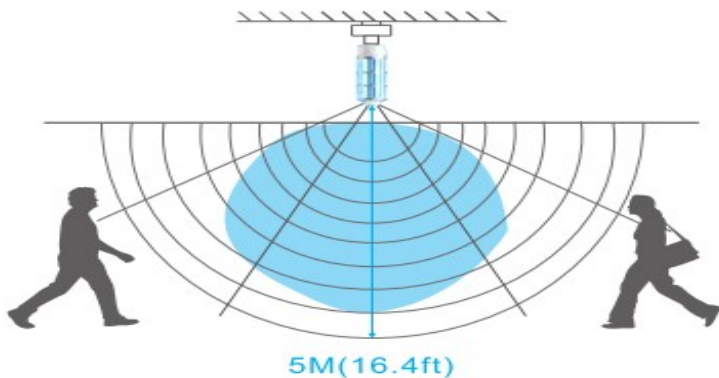

Keep **1000'S** in your pocket call to day **1-800-745-3537**

* also request our free assistance in helping with your local rebate program

Microwave Sensor Built-in

Ceiling Mount
Top View

Top View

Wall Mount
Top View

Top View

Features

● U10 Microwave and PIR Sensor Built-in

3D sensor detection: 1 Microwave + 3 PIR sensors, automatically turn off when unintended entry detected;

Dimensions

U10-60W

E26 D94XL322mm

- **U10 Wireless Remote**