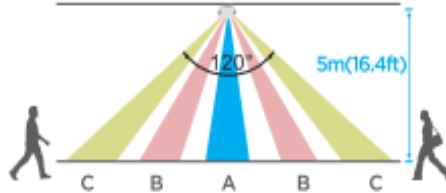

Keep **1000'S** in your pocket call to day **1-800-745-3537**

* also request our free assistance in helping with your local rebate program

Microwave Sensor Built-in

Top View

Features

● U10 Microwave and PIR Sensor Built-in

3D sensor detection: 1 Microwave + 3 PIR sensors, automatically turn off when unintended entry detected;